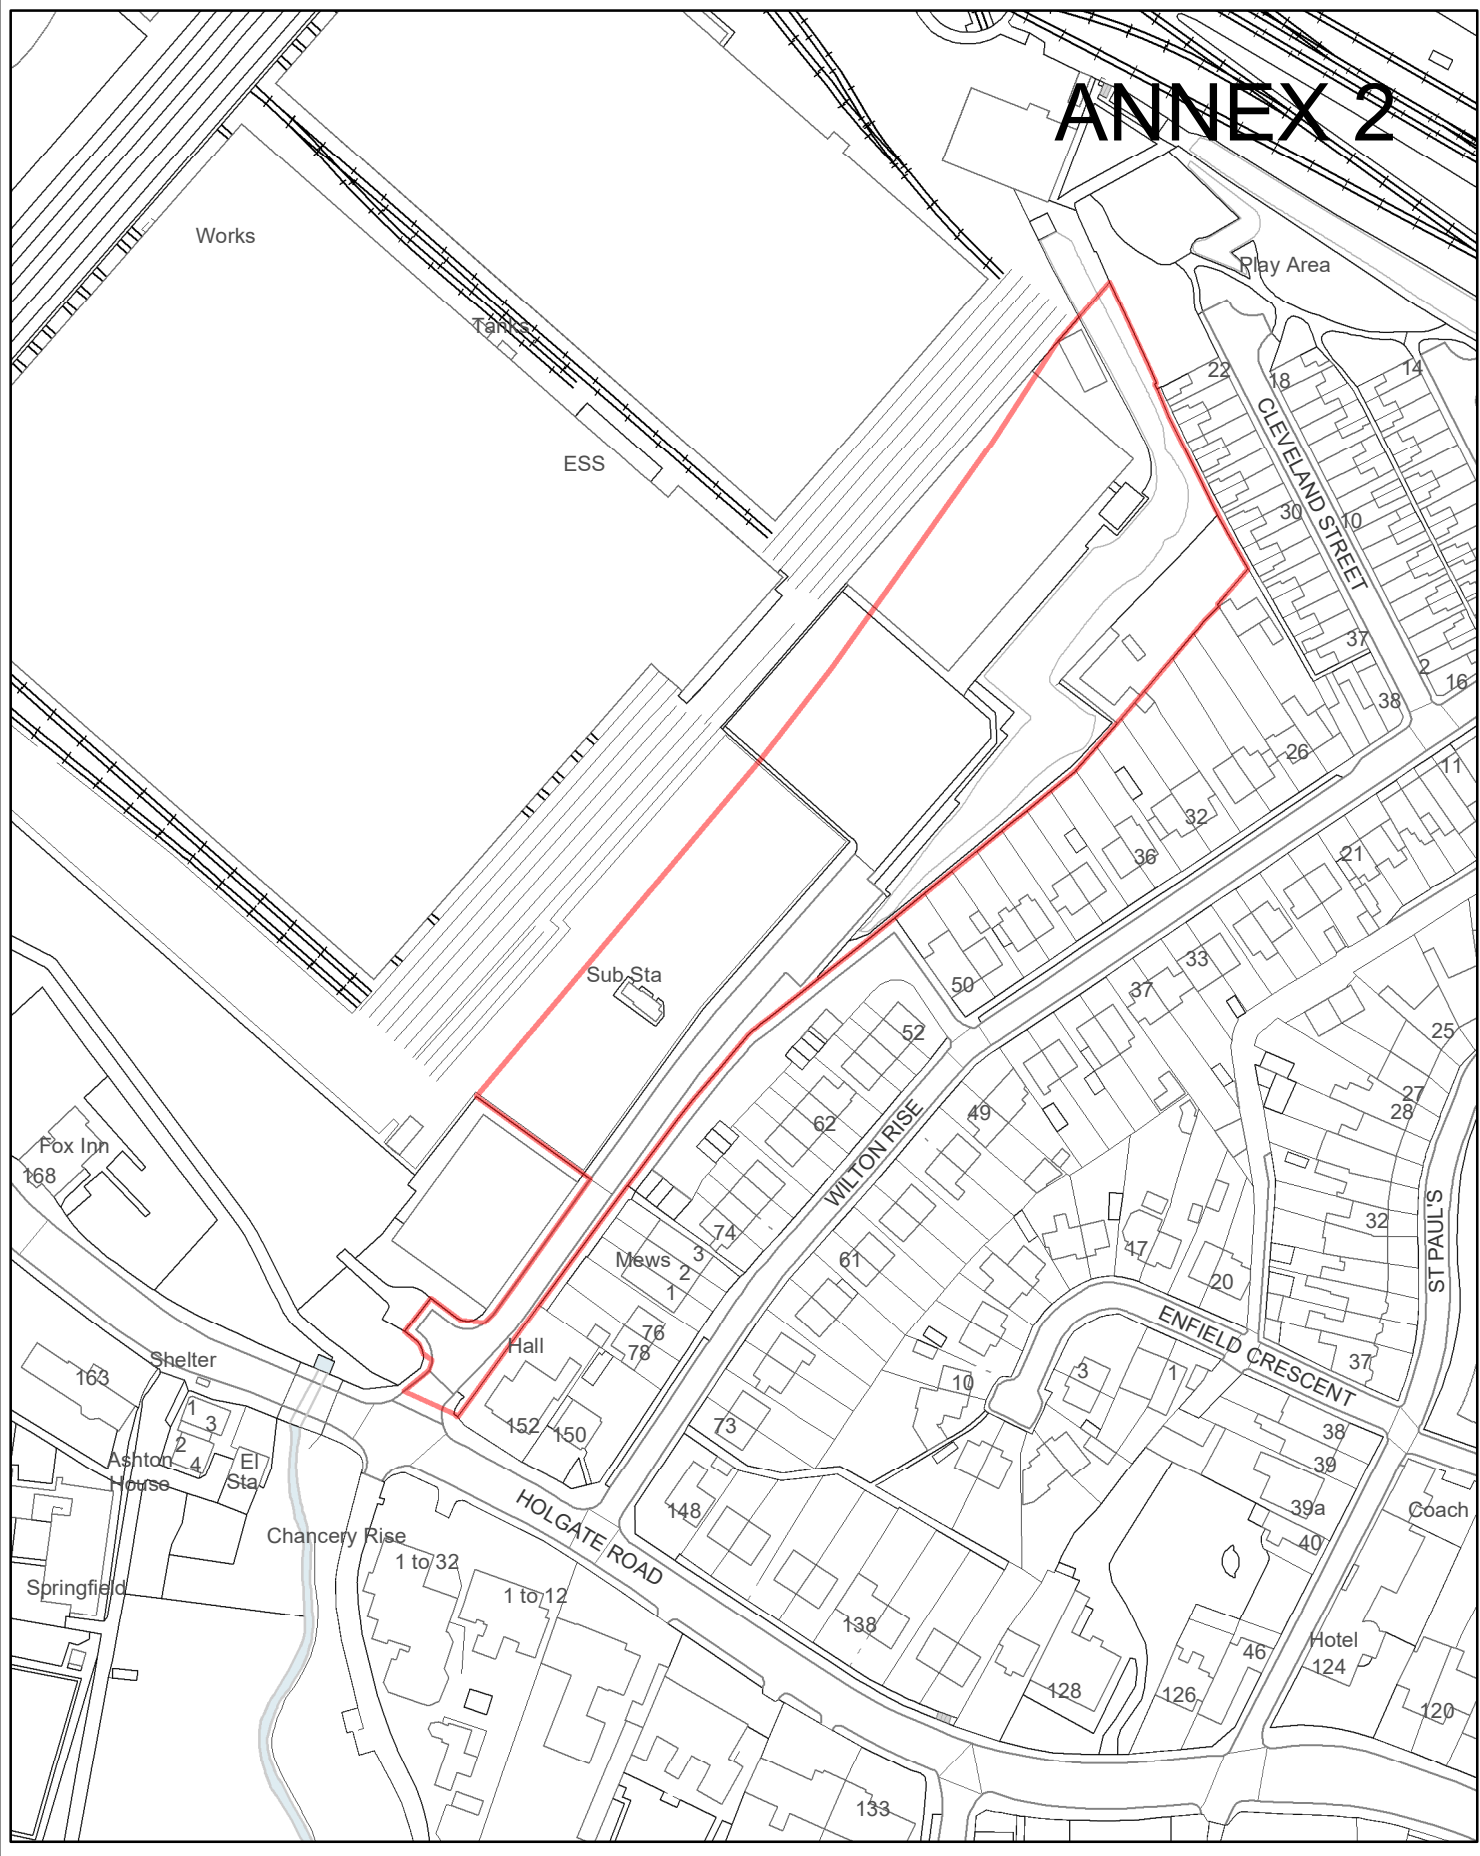

ANNEX 2

Holgate Park Site

SCALE 1:1,750

DRAWN BY: KLM

DATE: 01/07/2020

Originating Group:

Asset & Property Management

Drawing No.